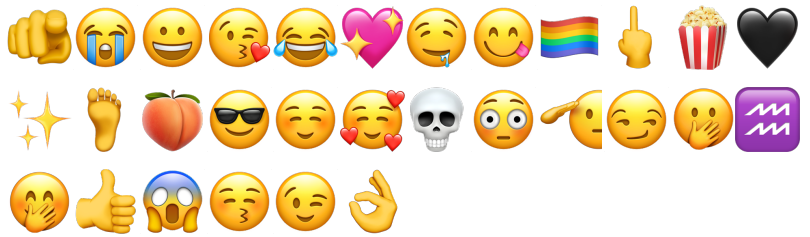

# PUT ALL UR FREQUENTLY USED EMOJIS ☹️👉👈

**-Starbucks666**

**-shadowwolf**

**-XxCaffineSkelatonxX**

**-jamilex29**

**epic sans**

**-jennadoesart**

**-flow612**